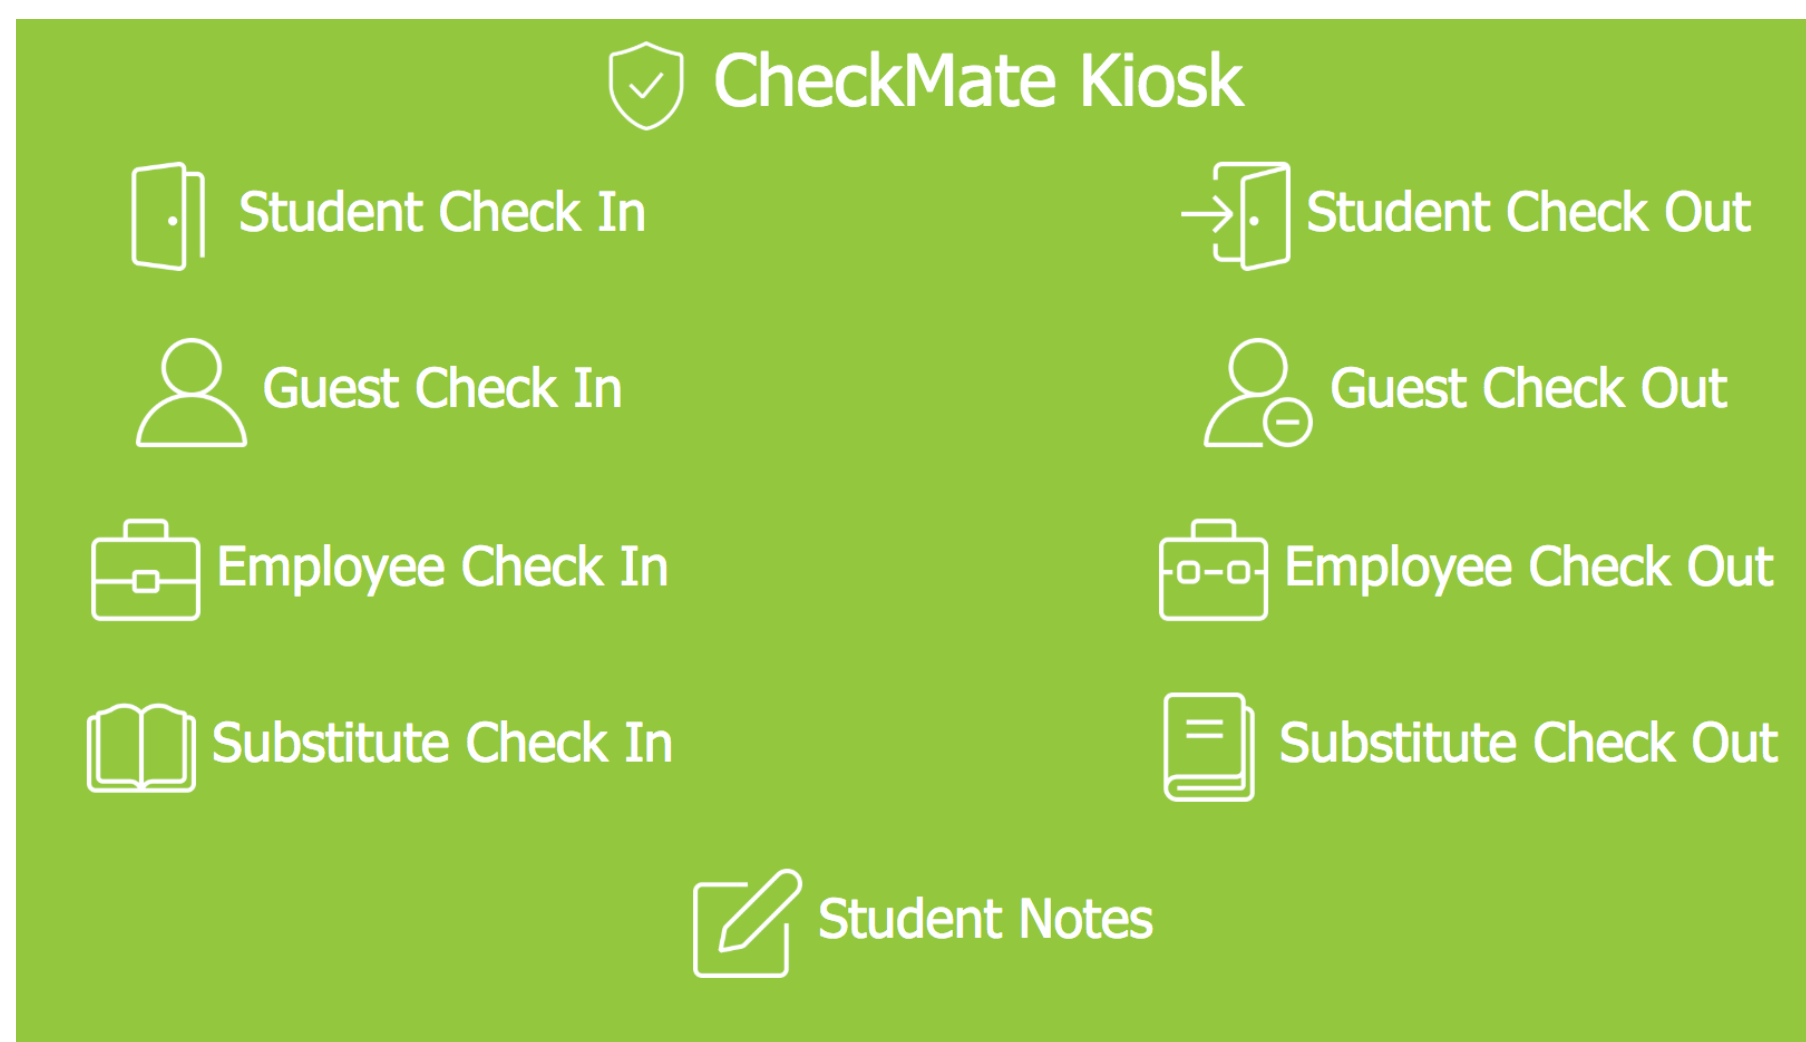

CHECKMATE

CHECKMATE PLUS

SELF SERVICE ATTENDANCE KIOSK

CheckMate Plus is a fully integrated attendance tracking system with Infinite Campus. This tool features check in/out options for Students, Guests, Substitutes and Employees. This tool will save your attendance clerks time by allowing students check in or out using a kiosk. The student attendance data is written directly back to Infinite Campus which means no double entry of data for attendance clerks. The use of a label printer will print hall passes for students. Create behavior referrals automatically in Infinite Campus based on tardies. Easily track guests or substitutes who are entering your building with driver's license scan and web cam functionality. CheckMate will print name badges for guests or substitutes to wear while in your building. Administrators can quickly see who's in the building at any time.

CHECKMATE PRO

CheckMate Pro features the same functionality as CheckMate Plus and includes the ability to enable Georgia Sex Offender Registry check (other states coming soon), the ability to create a custom greeting message on the kiosk and the ability to customize the kiosk colors.